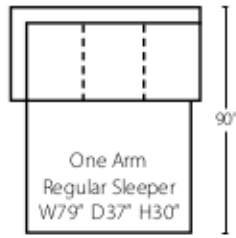

One Arm Sofa
W79" D37" H30"
1 Pillow

Corner Sofa
W91" D37" H30"
2 Pillows

One Arm
Regular Sleeper
W79" D37" H30"
1 Pillow

One Arm Loveseat
W53" D37" H30"
1 Pillow

Chaise
W36" D65" H30"
1 Pillow

19000 ALS
Armless Loveseat
W45" D37" H30"

19000 AC
Armless Chair
W23" D37" H30"

19000 CORN
Corner
W37" D37" H30"
1 Pillow